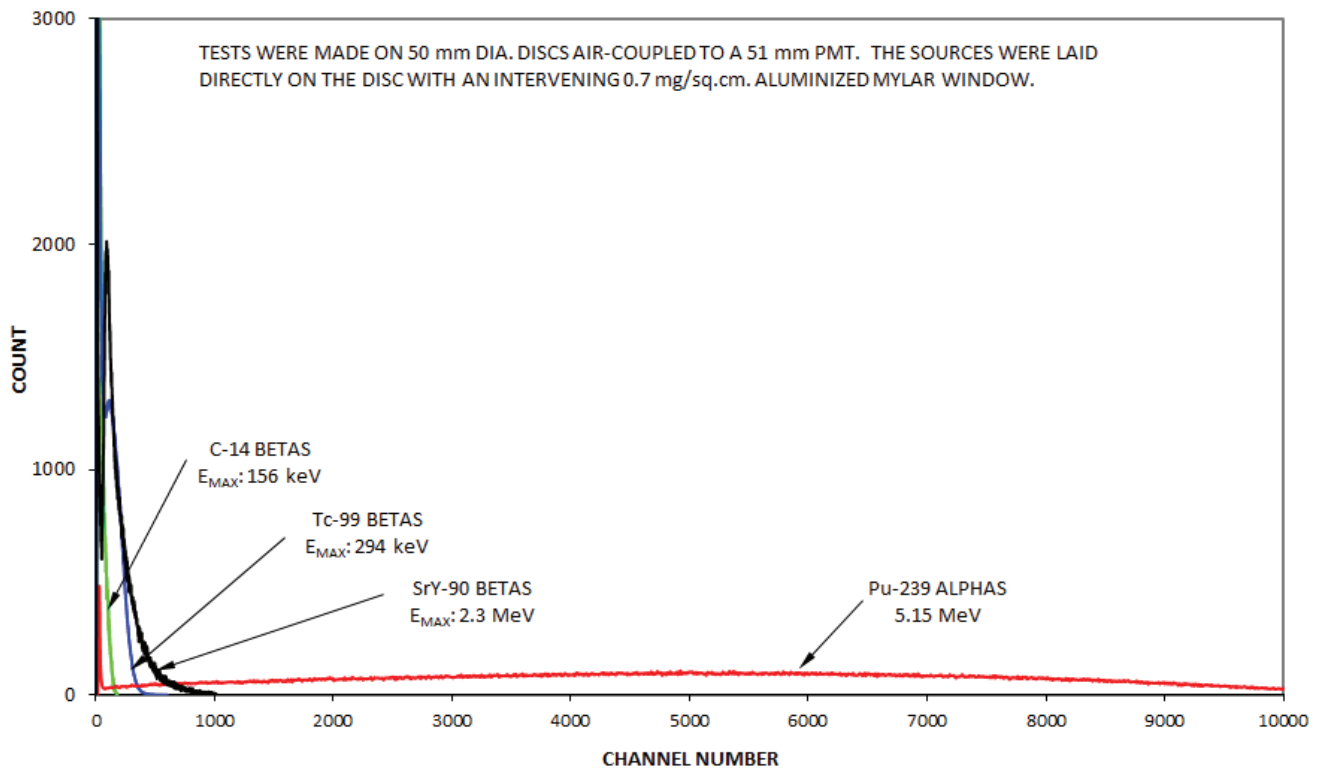

EJ-444 (0.25 mm THICK) ALPHA AND BETA PULSE HEIGHT SPECTRA

GRAPH A - FULL ALPHA SPECTRUM

GRAPH B - AMPLIFIED LOW ENERGY REGION

Revision Date: 5/26/2016

ELJEN TECHNOLOGY

1300 W. Broadway, Sweetwater, TX 79556