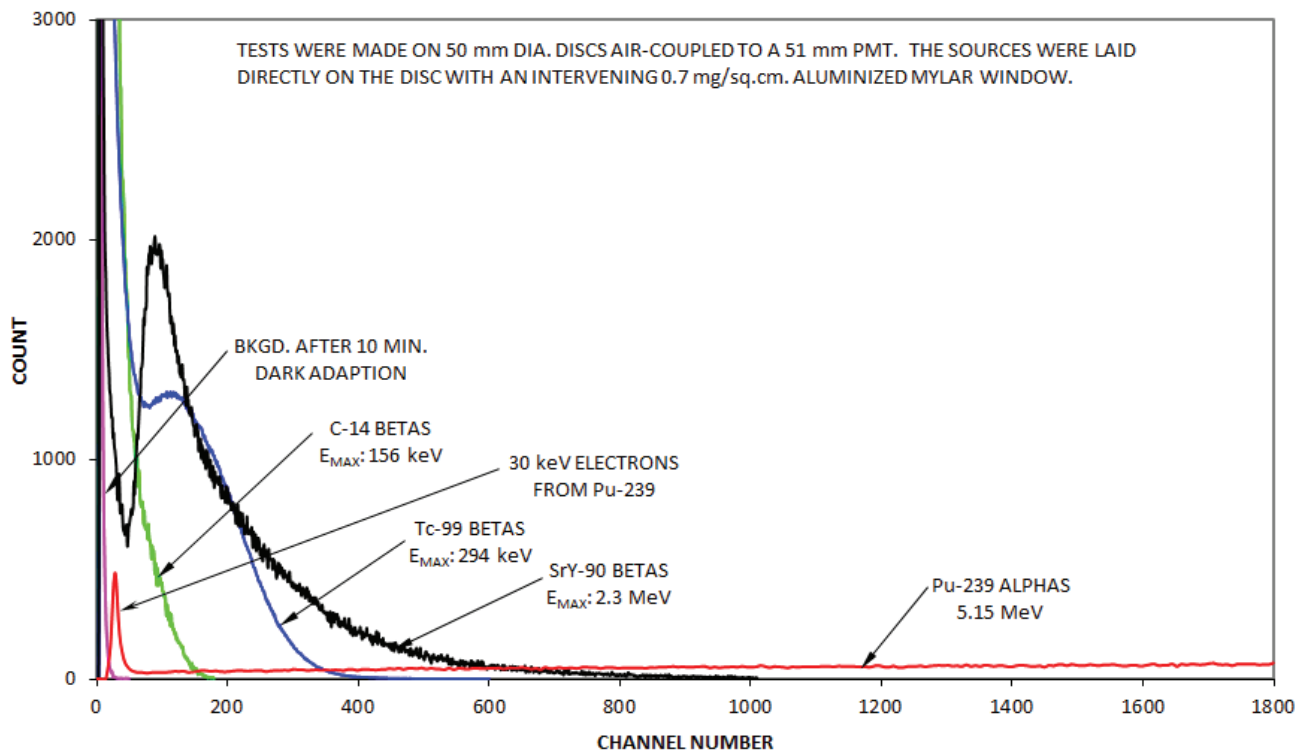

EJ-444 (0.25 mm THICK) ALPHA AND BETA PULSE HEIGHT SPECTRA

GRAPH A - FULL ALPHA SPECTRUM

GRAPH B - AMPLIFIED LOW ENERGY REGION

Revision Date: 5/26/2016

ELJEN TECHNOLOGY

1300 W. Broadway, Sweetwater, TX 79556